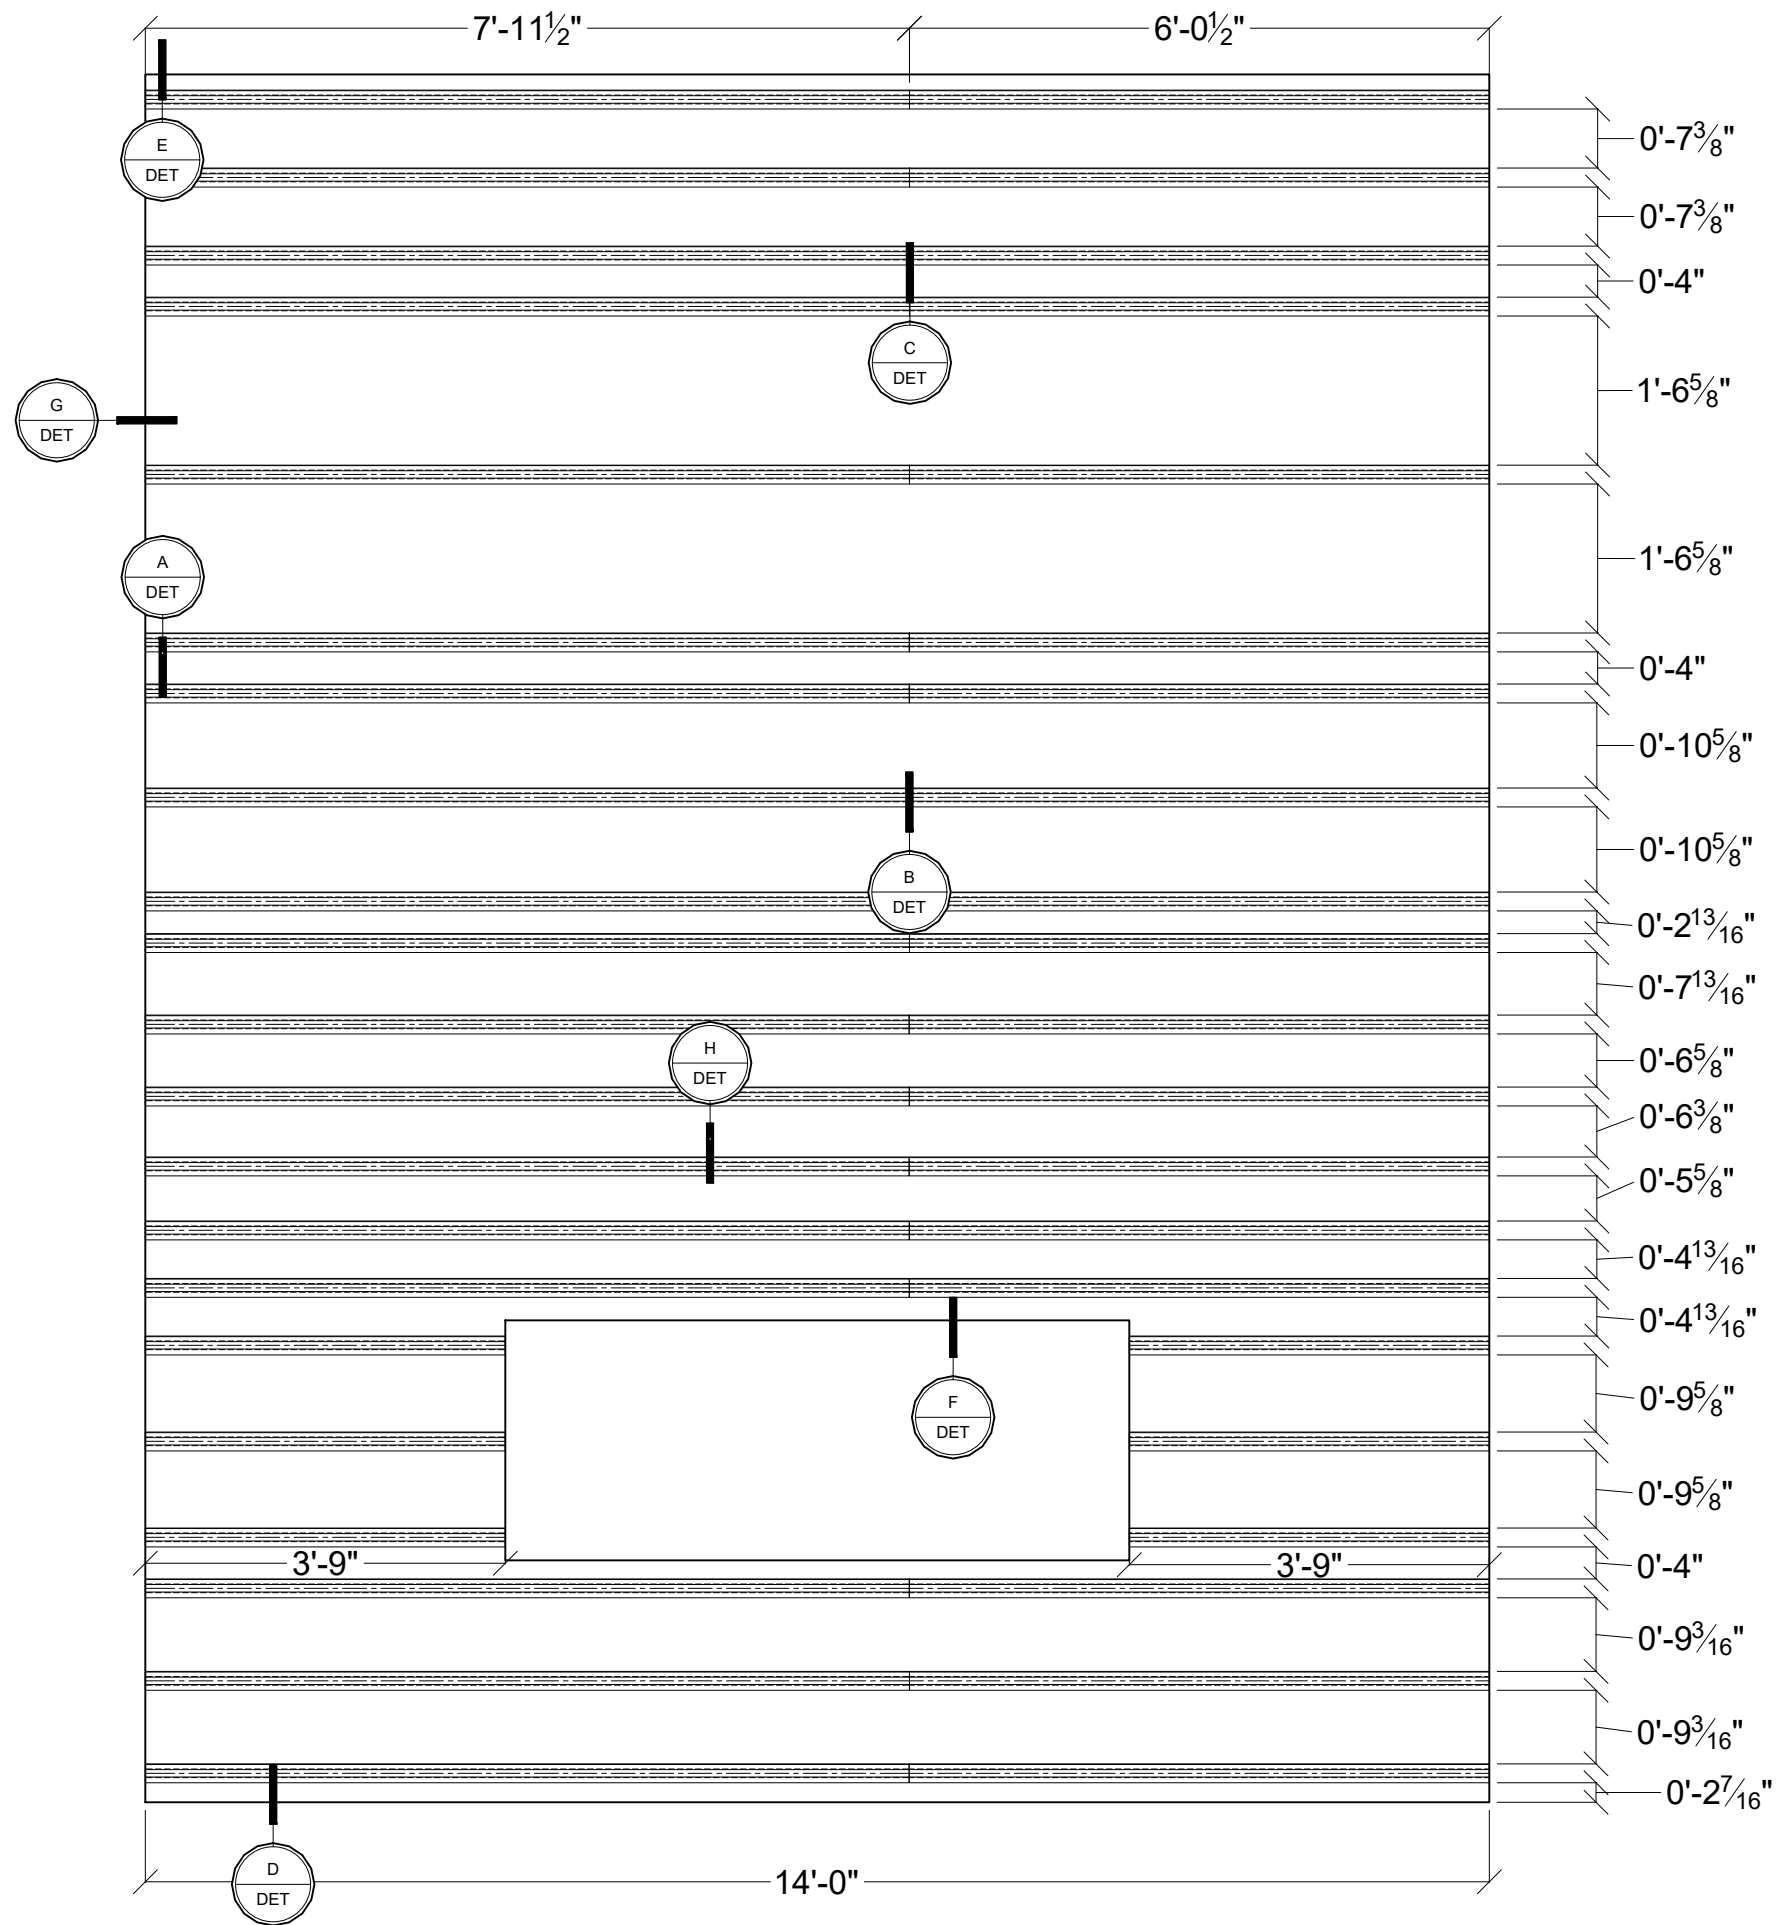

262.567.4427  
<https://na.abetlaminati.com/products/meg-qsp/>

CF FRAMING LAYOUT  
 04-27-2021

262.567.4427  
<https://na.abetlaminati.com/products/meg-qsp/>

CF STANDOFF LAYOUT  
 04-27-2021

262.567.4427  
<https://na.abetlaminati.com/products/meg-qsp/>

262.567.4427  
<https://na.abetlaminati.com/products/meg-qsp/>

CF PANEL LAYOUT  
 04-27-2021

262.567.4427  
<https://na.abetlaminati.com/products/meg-qsp/>

CF CLIP LAYOUT  
 04-27-2021