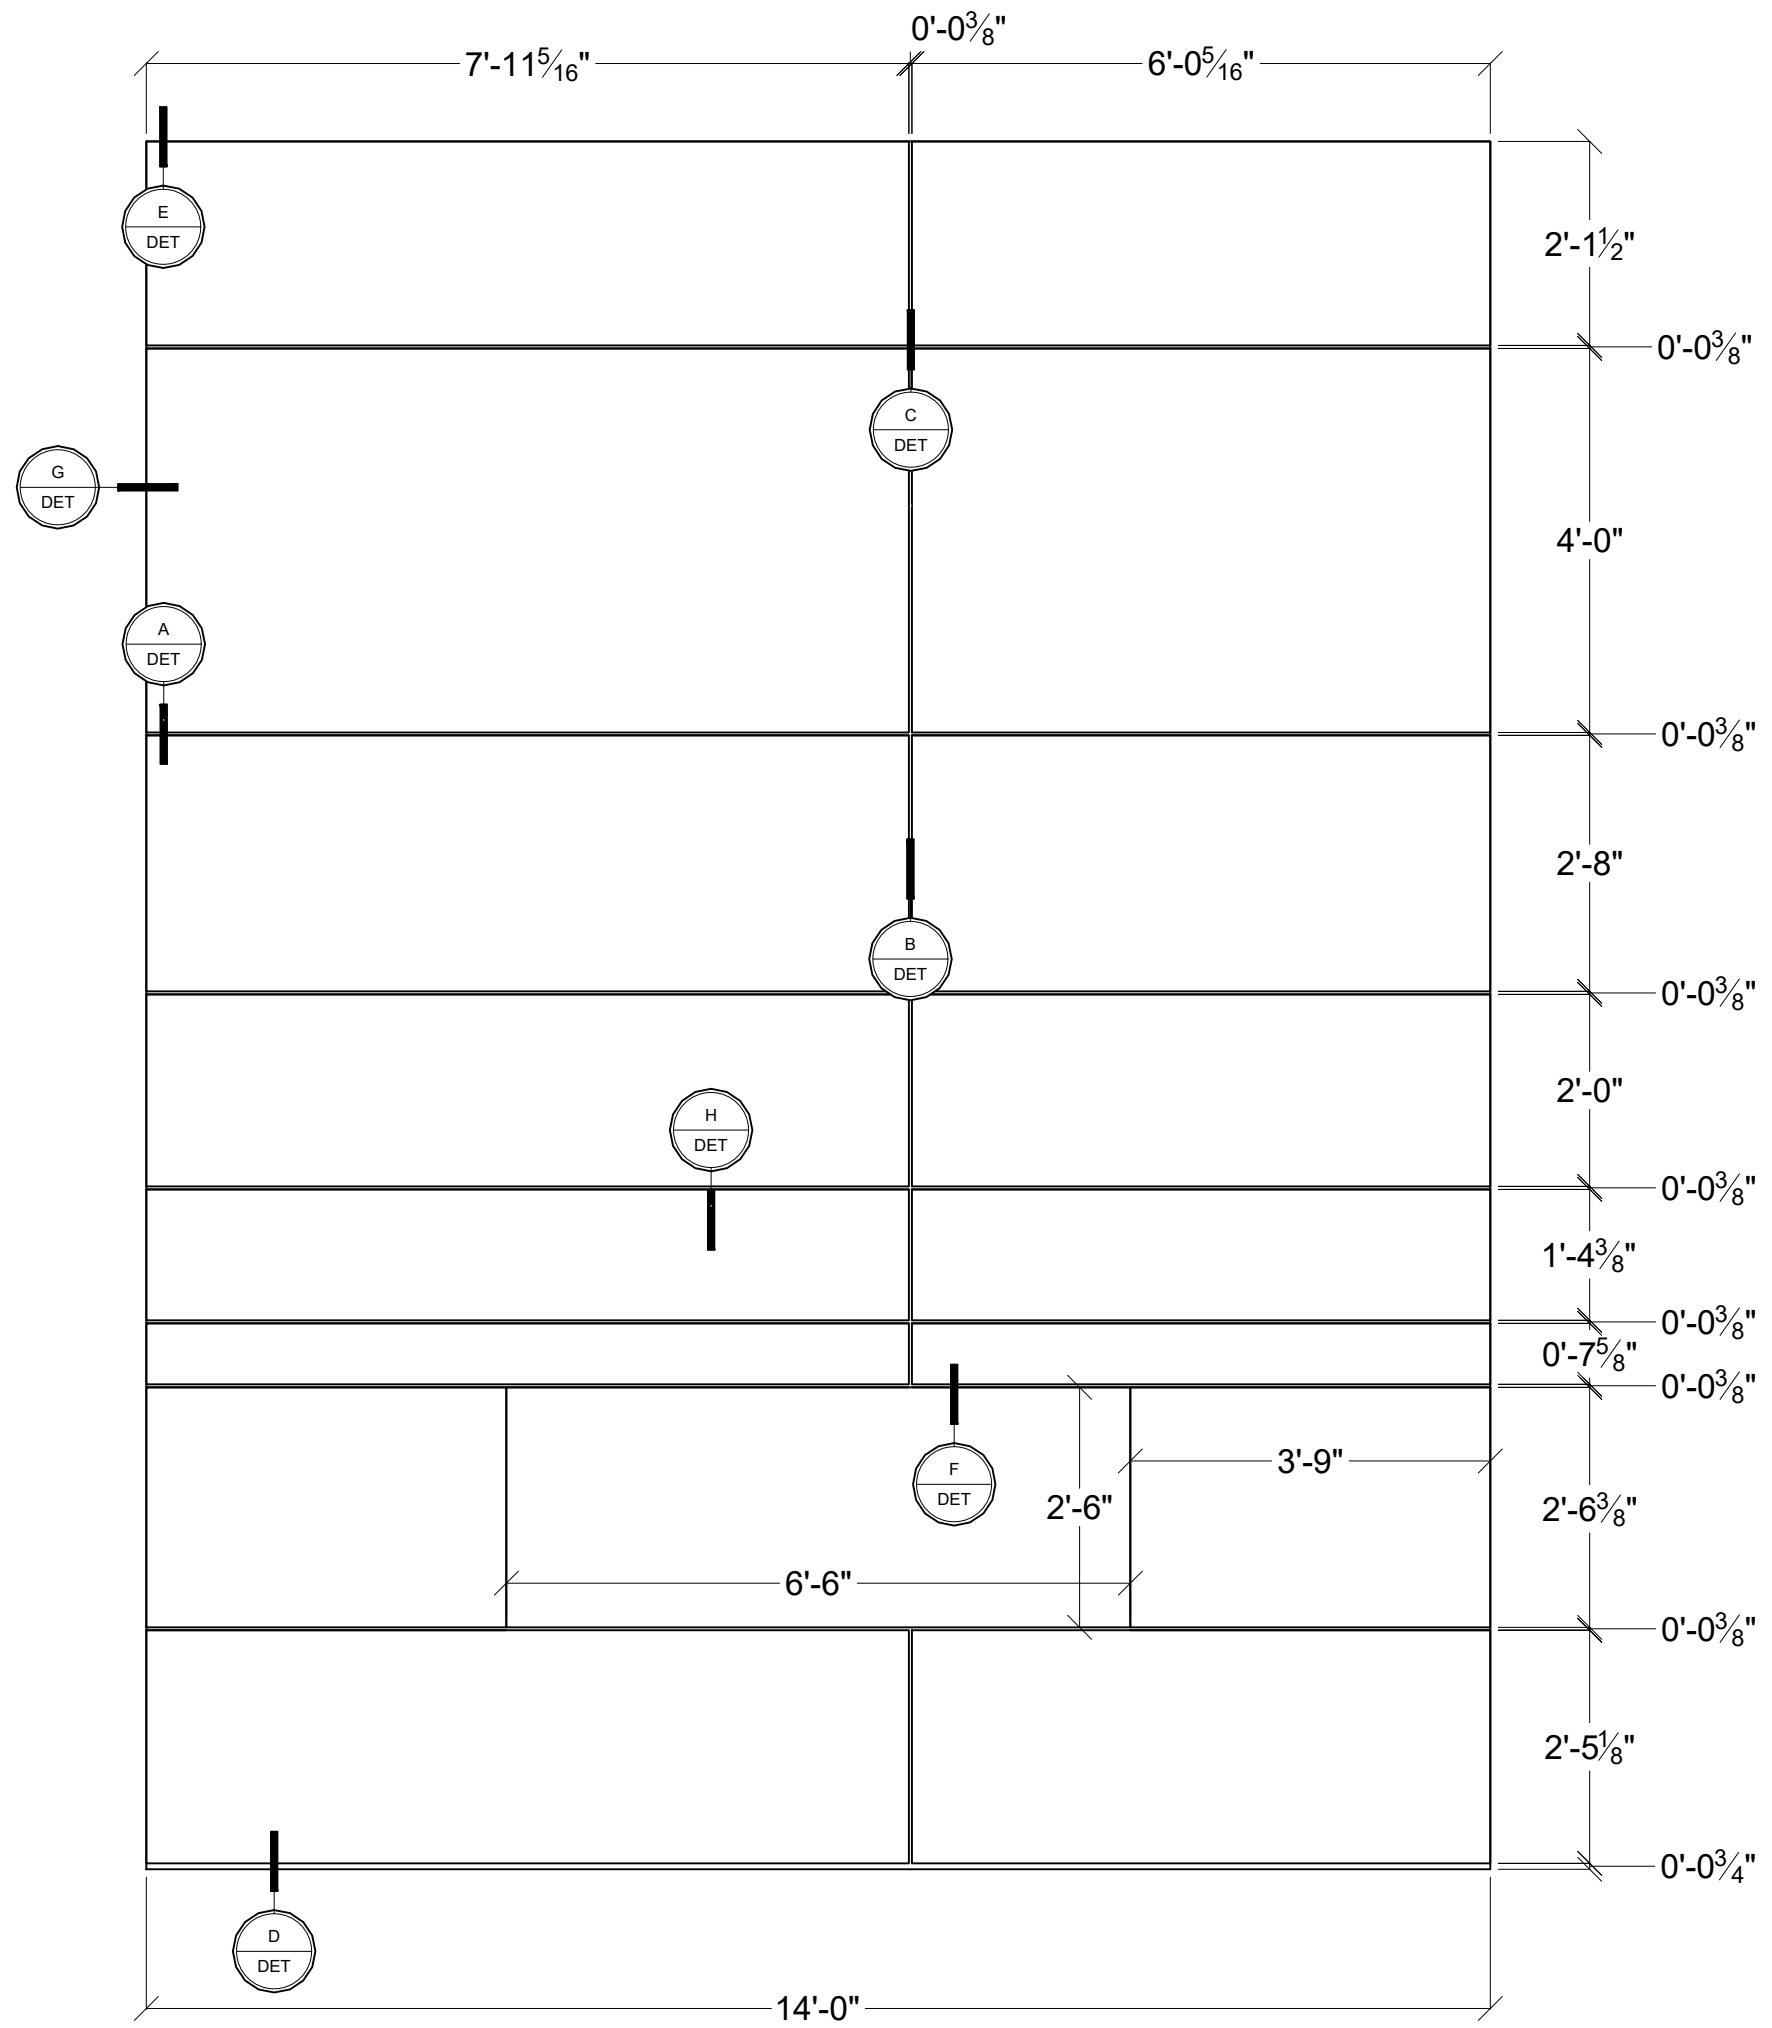

262.567.4427  
<https://na.abetlaminati.com/products/meg-qsp/>

CF FRAMING LAYOUT  
 04-27-2021

262.567.4427  
<https://na.abetlaminati.com/products/meg-qsp/>

CF STANDOFF LAYOUT  
 04-27-2021

262.567.4427  
<https://na.abetlaminati.com/products/meg-qsp/>

262.567.4427  
<https://na.abetlaminati.com/products/meg-qsp/>

CF PANEL LAYOUT  
 04-27-2021

262.567.4427  
<https://na.abetlaminati.com/products/meg-qsp/>

CF CLIP LAYOUT  
 04-27-2021