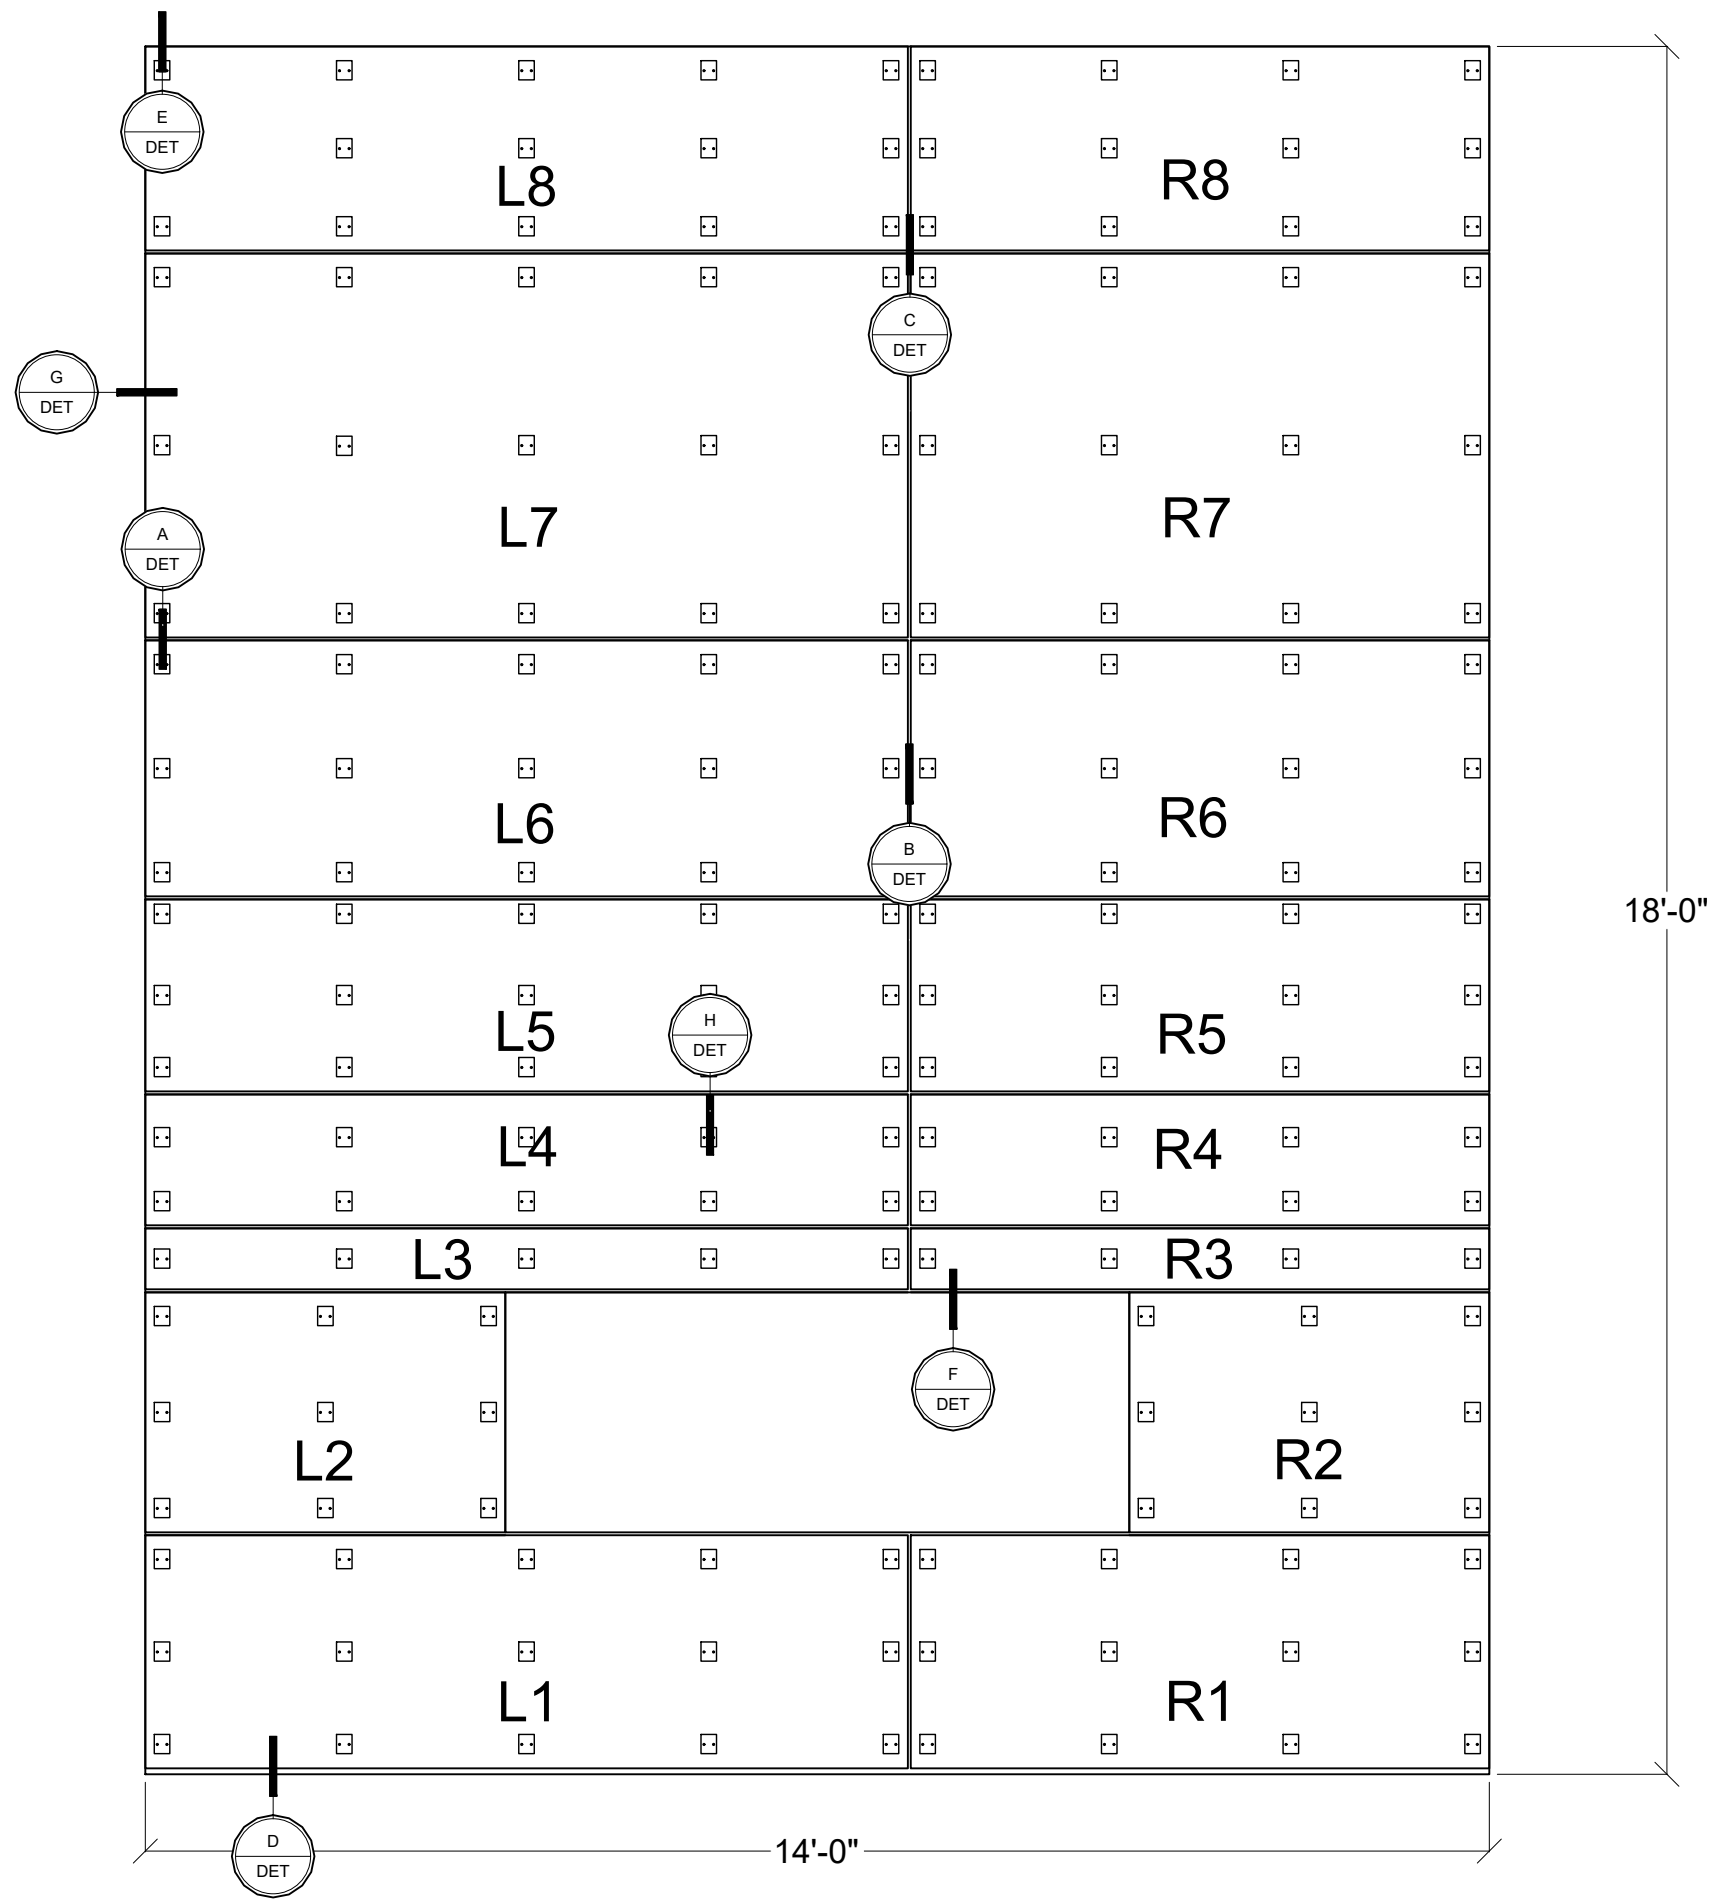

262.567.4427  
<https://na.abetlaminati.com/products/meg-qsp/>

CF FRAMING LAYOUT  
 04-27-2021

262.567.4427  
<https://na.abetlaminati.com/products/meg-qsp/>

CF STANDOFF LAYOUT  
 04-27-2021

262.567.4427  
<https://na.abetlaminati.com/products/meg-qsp/>

262.567.4427  
<https://na.abetlaminati.com/products/meg-qsp/>

CF PANEL LAYOUT  
 04-27-2021

262.567.4427  
<https://na.abetlaminati.com/products/meg-qsp/>

CF CLIP LAYOUT  
 04-27-2021