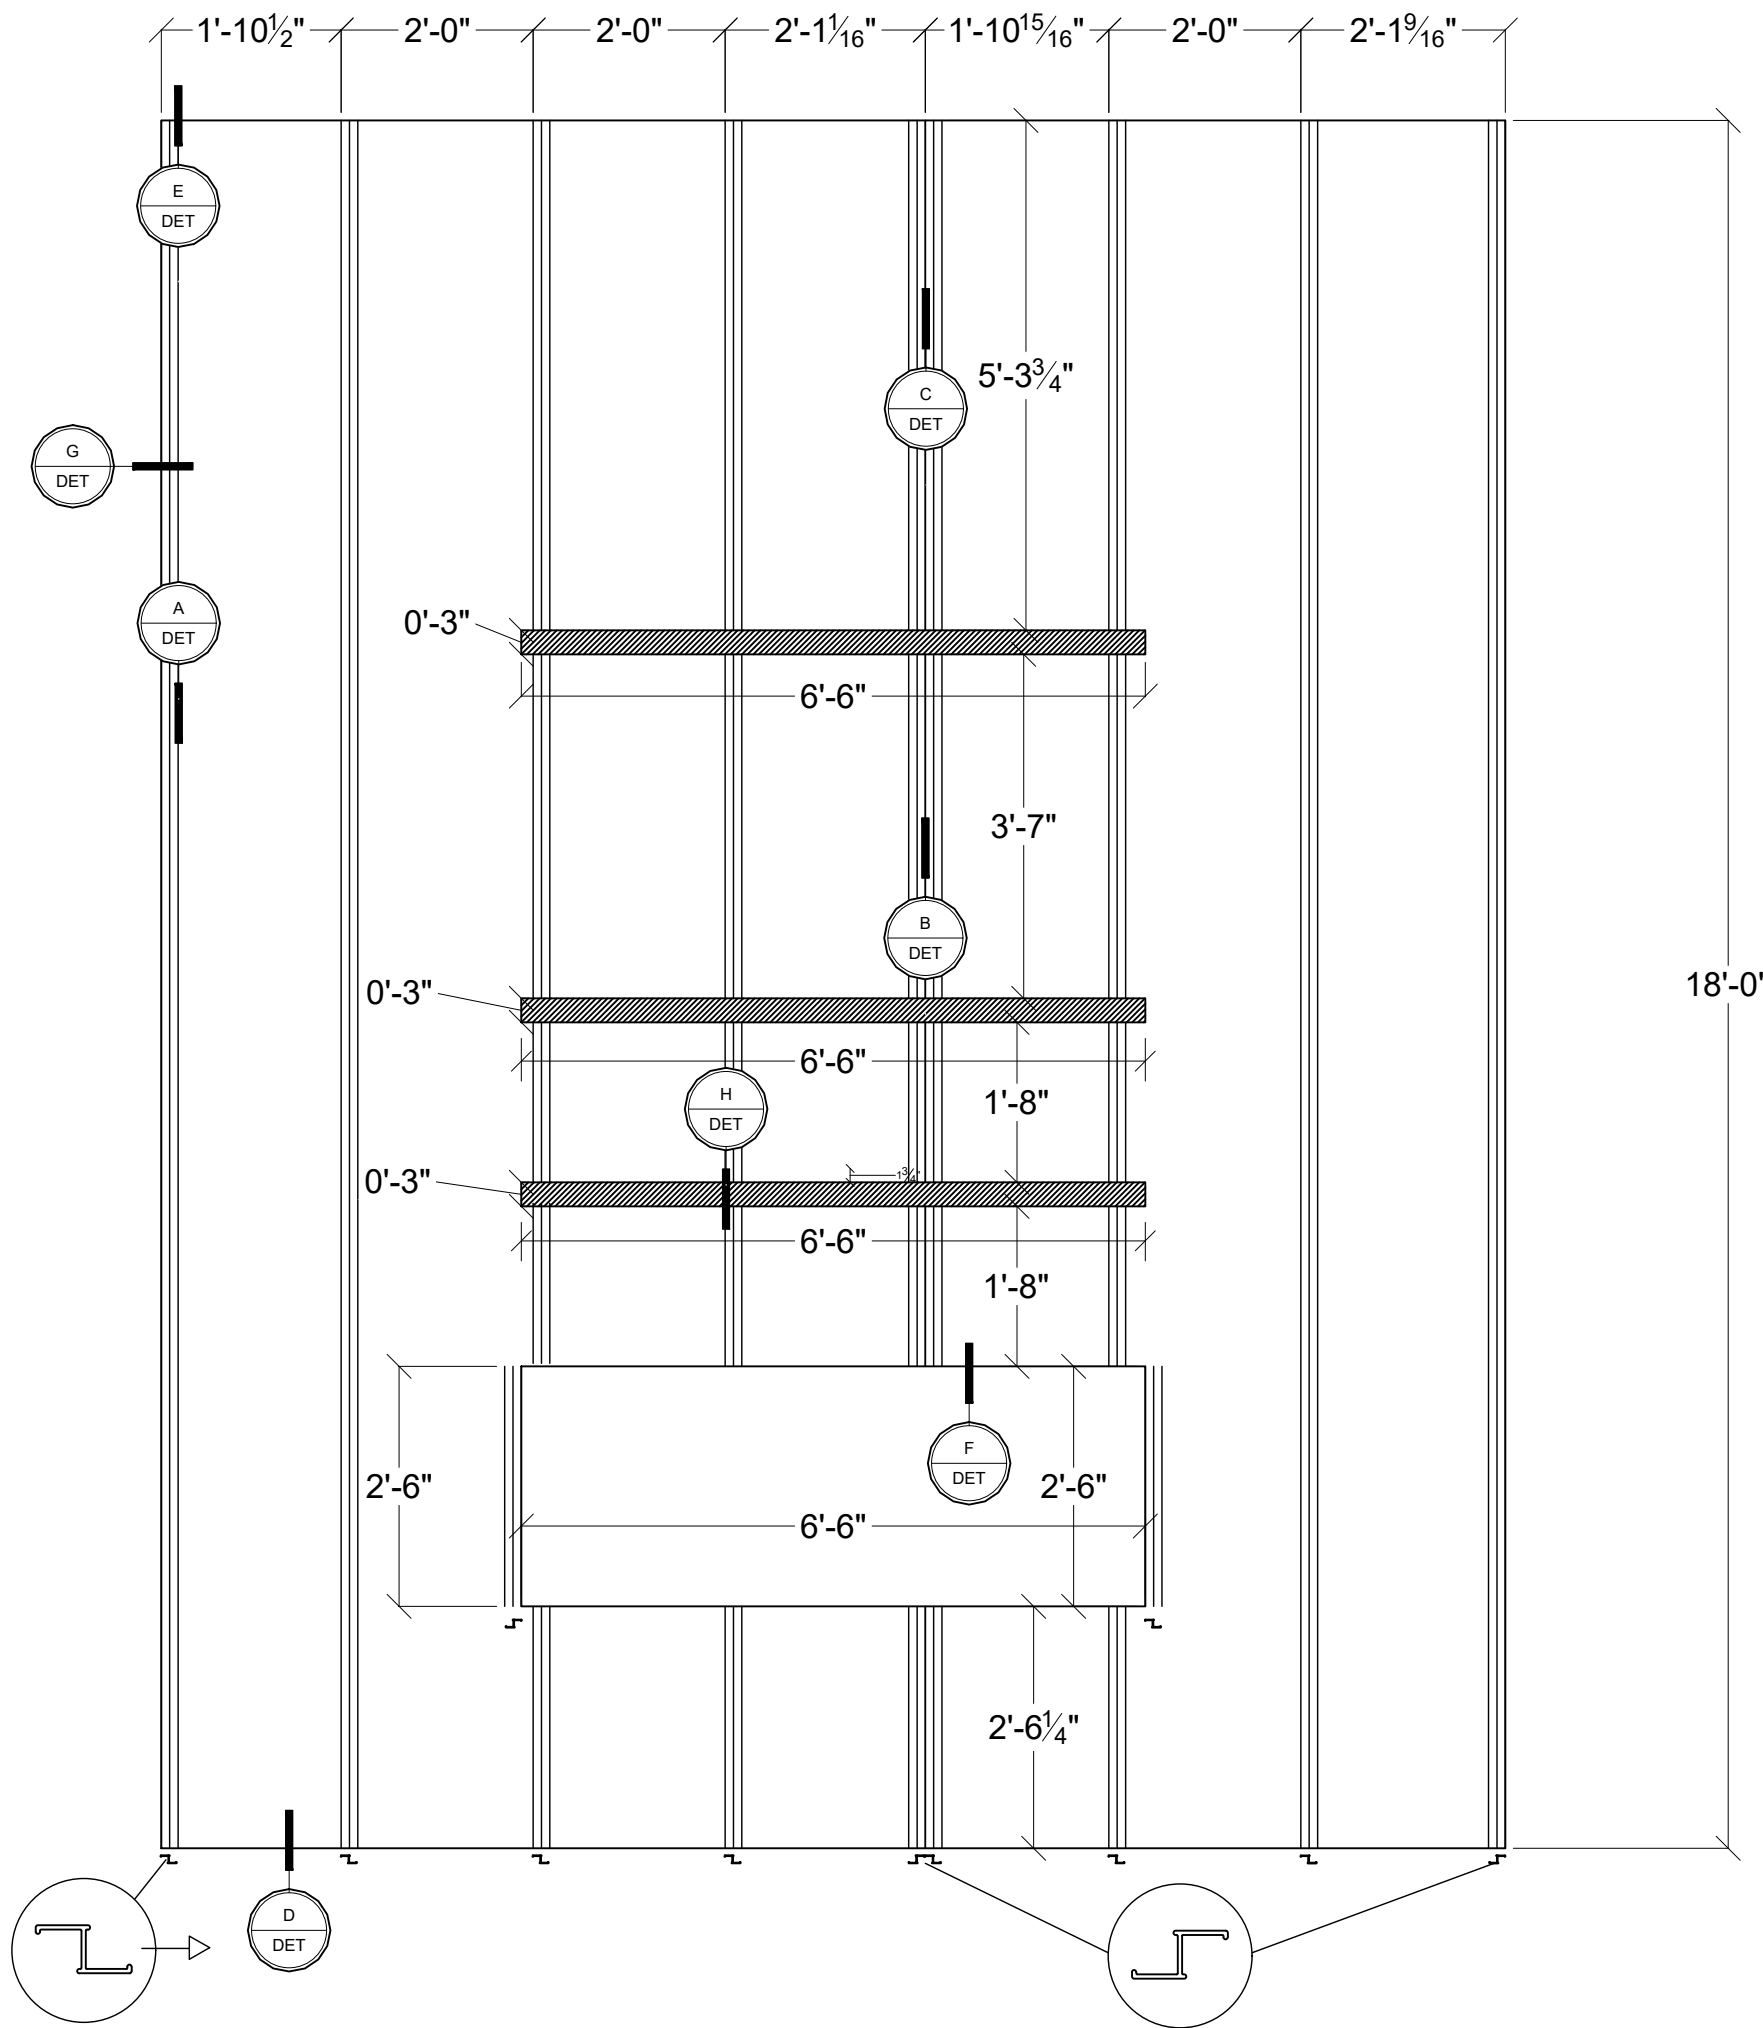

262.567.4427  
<https://na.abetlaminati.com/products/meg-qsp/>

CF FRAMING LAYOUT  
 04-27-2021

262.567.4427  
<https://na.abetlaminati.com/products/meg-qsp/>

CF STANDOFF LAYOUT  
 04-27-2021

262.567.4427  
<https://na.abetlaminati.com/products/meg-qsp/>

262.567.4427  
<https://na.abetlaminati.com/products/meg-qsp/>

CF PANEL LAYOUT  
 04-27-2021

262.567.4427  
<https://na.abetlaminati.com/products/meg-qsp/>

CF CLIP LAYOUT  
 04-27-2021