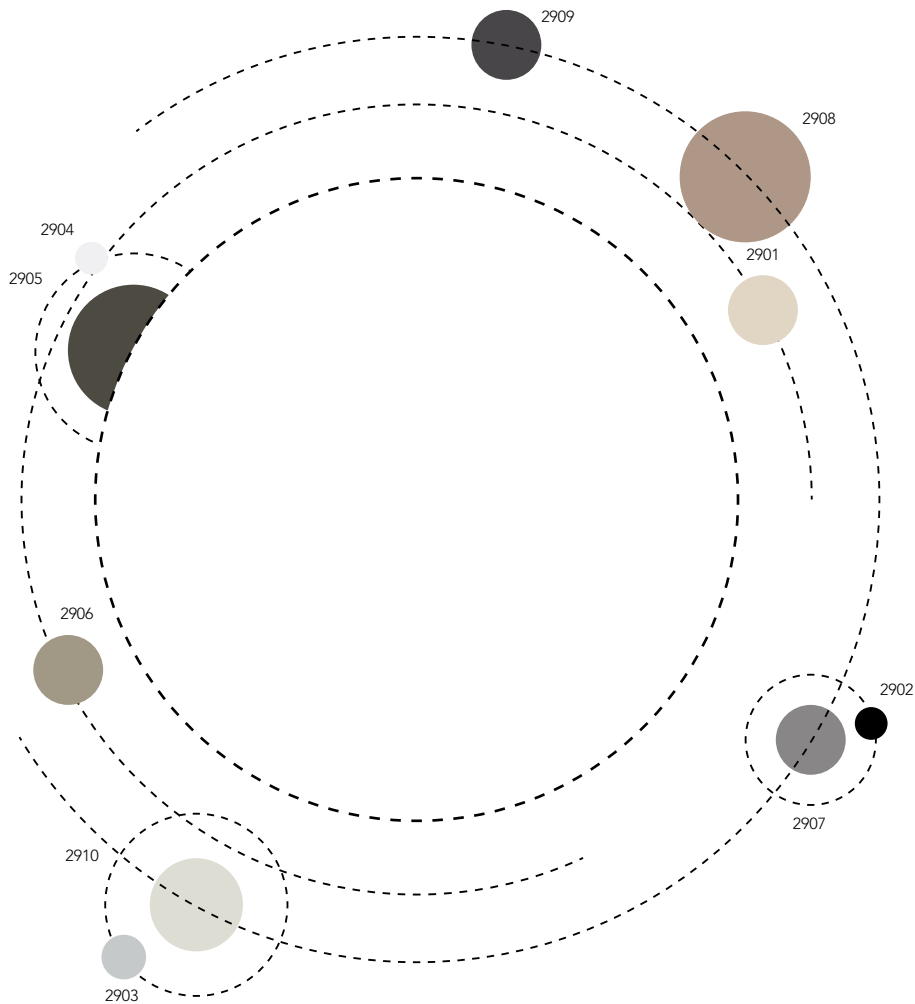

Like the comforting light of the North Star, Polaris, the "alternative", rich and deep surface by Abet Laminati, represents a point of arrival. Its mellow colour provides an undoubtedly innovative and imaginative effect.

2904  
BLANC  
GLACE  
POL

2910  
GRIS  
CLAIR  
POL

2903  
GRIS  
PERLE  
POL

2907  
GRIS  
FONCÉ  
POL

2902  
NOIR  
POL

2901  
SABLE  
POL

2908  
SAHARA  
POL

2906  
GRIS  
MOYEN  
POL

2905  
GRIS  
COSMIQUE  
POL

2909  
GRIS  
GRAPHITE  
POL

Core a tutto-colore  
Coloured core

BK

Core nero  
Black core

10 - 12 mm

Standard

Core Fenolico  
Phenolic core

BK

Core nero  
Black core