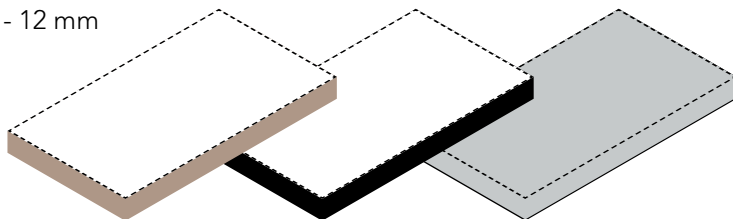

Full-Colour

Core a tutto-colore
Coloured core

BK

Core nero
Black core

10 - 12 mm