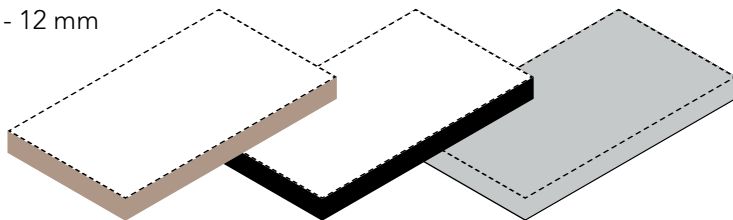

Full-Colour

Core a tutto-colore
Coloured core

BK

Core nero
Black core

10 - 12 mm